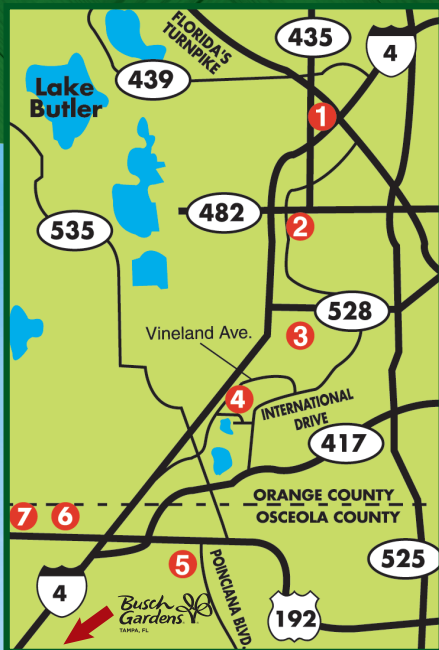

Busch Gardens® Shuttle Express

Free with any Busch Gardens® Ticket*

Daily round-trip transportation from Orlando to
Busch Gardens Tampa (just a short 1-hour ride)

Route	Departure Time	Route Location
1	8:30 AM	Universal Orlando*
	8:45 AM	CSI: The Experience
2	9:15 AM Except Saturday	Old Town Shopping Village
3	9:15 AM	SeaWorld® Orlando
	9:30 AM	Publix Shopping Center
4	9:30 AM	Magnuson Grand Maingate West
	9:40 AM	Maingate Lakeside Resort

Busch Gardens® Shuttle Express

- 1 Universal Orlando** - 6000 Universal Blvd. - bus parking
- 2 CSI: The Experience**
7220 International Dr., Orlando FL 32819
Trolley Stop #13. Parking behind CSI: The Experience
- 3 SeaWorld Orlando** - 7007 SeaWorld Drive - bus parking
- 4 Publix Shopping Center** - 8145 Vineland Avenue
- 5 Old Town Shopping Village**
5770 W. Irlo Bronson (Rt. 192 at market #9)
- 6 Magnuson Grand Maingate West** - Kissimmee
7491 West Highway 192 - Front parking lot
- 7 Maingate Lakeside Resort** - Kissimmee
7769 West Highway 192 - Front covered bus stop

- Please plan to arrive at your pickup location at least 15 minutes before departure time
- Schedule/rates subject to change without notice
- Bus departs Busch Gardens at park close or 7pm during our peak seasons